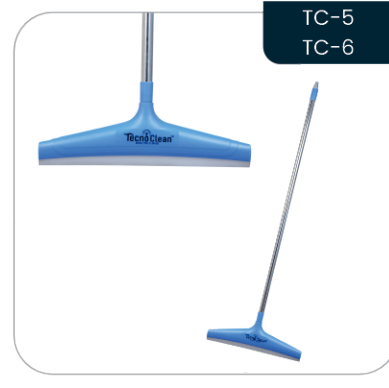

**JALA BRUSH SS PIPE 4 FEET**  
GOBHI TC-49  
DIAMOND TC-50

**JALA BRUSH MS PIPE 4 FEET**  
GOBHI TC-51  
DIAMOND TC-52

shreebalajiindustrybhiwadi@gmail.com

**TC-1**  
MAGIC BUCKET MOP  
(PLASTIC BOWL)

**TC-2**  
MAGIC BUCKET MOP  
(SS BOWL)

**TC-3**  
MOP STICK REGULAR

**TC-4**  
MOP STICK - DELUX

**TC-5**  
Body- 12", Pipe- 24" TC-5  
**TC-6**  
Body- 16", Pipe- 36" TC-6  
SILICON FLOOR WIPER  
WITH SS PIPE

**TC-7**  
Body- 12", Pipe- 24" TC-7  
**TC-8**  
Body- 16", Pipe- 36" TC-8  
SILICON FLOOR WIPER  
WITH MS PIPE